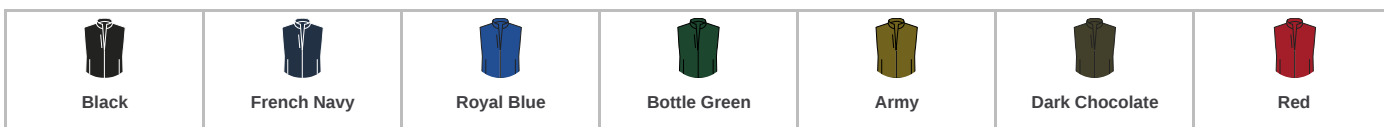

**SOL'S**  
the fair spirit

**46801 SOL'S**

SOL'S Ladies Rallye Soft Shell Bodywarmer

Sizes: **S - XXL**

Material: **Three layer stretch soft shell.**

**Features**

- 94% polyester/6% elastane outer.
- Polyester fleece backed.
- Mesh lined front body panels.
- Shower resistant, windproof and breathable.
- Shaped fit.
- Taped neck.
- Collar high full length zip with chin guard and inner zip guard.
- Right chest zip pocket.
- Two front zip pockets.
- Adjustable drawcord hem.
- Drop hem.
- Access for decoration.

**Size conversions**

	S	M	L	XL	XXL
Size:	S	M	L	XL	XXL
Ladies size:	8/10	10/12	12/14	14/16	16/18

**Product notices**

Manufacturer code: **Ladies Rallye**

Colour representation is only as accurate as the web design process allows.