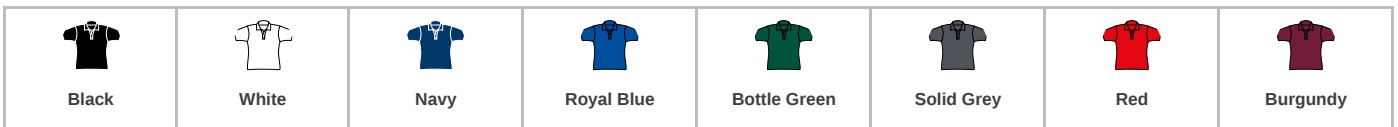

RX105F Pro RTX

Pro RTX Ladies Pro Polyester Polo Shirt

Sizes: **XS - XXL**
 Material: **100% polyester.**
 Weight: **200 gsm**

Features

- Spun polyester piqué knit.
- Soft cotton feel fabric.
- Ladies fit.
- Ribbed collar.
- Taped neck.
- Two self colour button placket.
- Spare button.
- Twin needle stitching.
- 60°C wash.