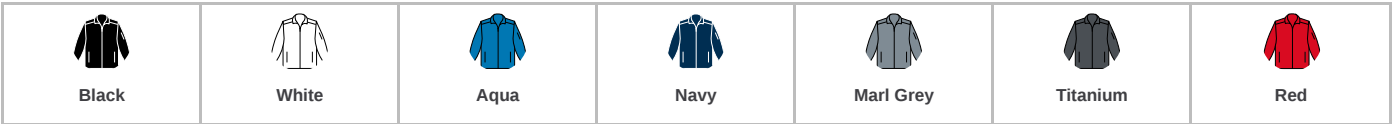

KARIBAN

KB401 Kariban

Kariban Soft Shell Jacket

Sizes: **S - 3XL**

Material: **Three layer bonded soft shell.**

Features

- 95% polyester/5% elastane outer.
- Performance membrane with polyester micro fleece inner layer.
- Showerproof and breathable.
- Taped neck.
- Collar high full length zip with chin guard and inner zip guard.
- Left sleeve zip pocket.
- Two front zip pockets.
- Open cuffs and hem.