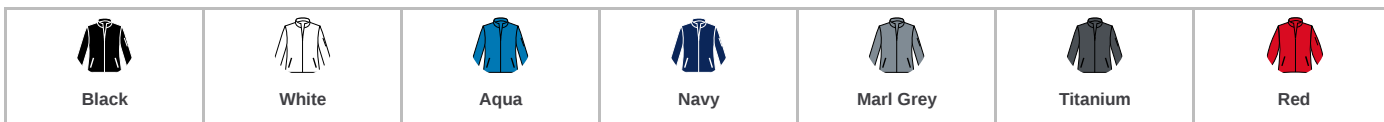

KARIBAN

KB400 Kariban

Kariban Ladies Soft Shell Jacket

Sizes: **S - XXL**

Material: **Three layer bonded soft shell.**

Features

- 95% polyester/5% elastane outer.
- Performance membrane with polyester micro fleece inner layer.
- Showerproof 800mm and breathable 3000mm.
- Shaped fit.
- Taped neck.
- Collar high full length zip with chin guard and inner zip guard.
- Left sleeve zip pocket.
- Two front zip pockets.
- Hemmed cuffs.
- Open hem.

Size conversions

	S	M	L	XL	XXL
Size:	S	M	L	XL	XXL
Ladies size:	10	12	14	16	18

Product notices

Manufacturer code: **K400**

Commodity Code: **62024010**

Country of origin: **China**

Colour representation is only as accurate as the web design process allows.