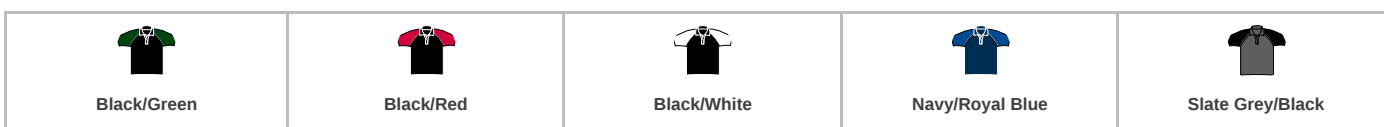

KARIBAN

KB226 Kariban

Kariban Baseball Cotton Piqué Polo Shirt

Sizes: **S - XXL**
Material: **100% cotton.**
Weight: **200 gsm**

Features

- Ribbed collar.
- Taped neck.
- Contrast raglan sleeves with contrast light grey piping at raglan seams.
- Two self colour button placket.
- Twin needle stitching.

Size conversions

	S	M	L	XL	XXL
Size:	S	M	L	XL	XXL
Chest (to fit):	34/36	38	40	42	44/46

Product notices

Manufacturer code: **K226**

Commodity Code: **61051000**

Country of origin: **Bangladesh**

Colour representation is only as accurate as the web design process allows.